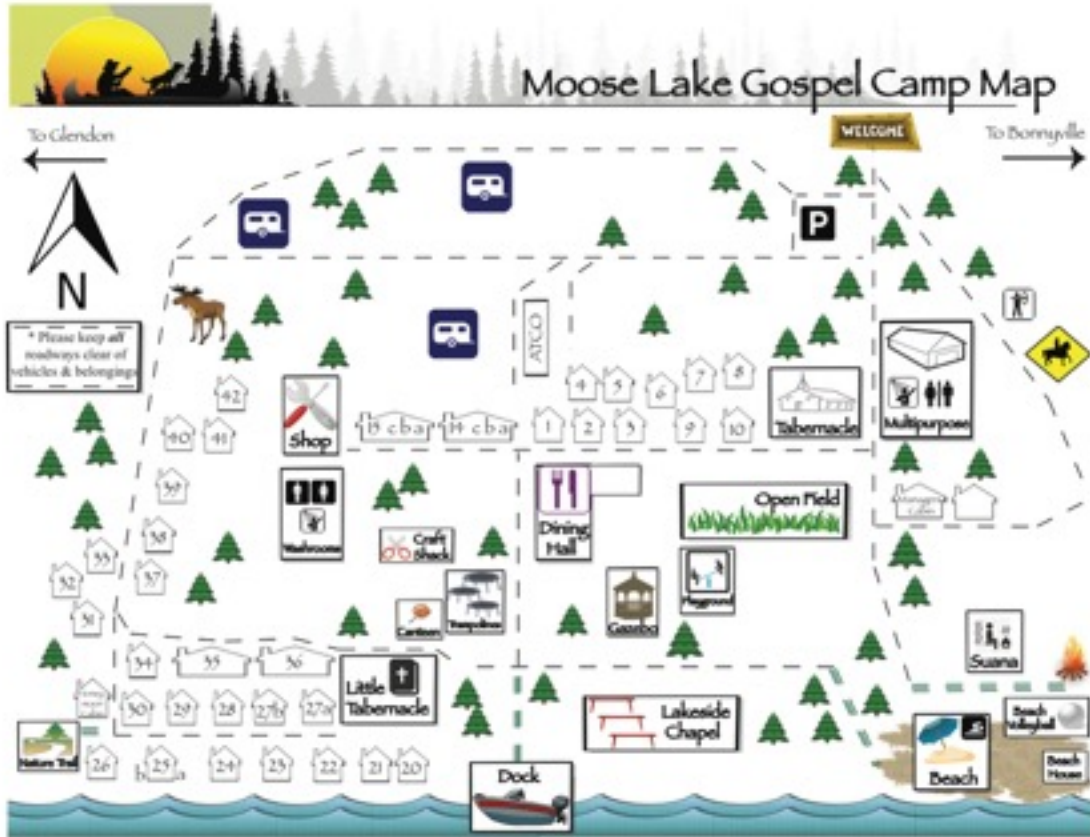

Moose Lake Gospel Camp Cabins

*Please note: These cabin configurations can change throughout the summer and not all cabins on the map are available for use during every camp.

Cabin Number	Capacity / No. of beds	Picture(s)
1	<ul style="list-style-type: none"> - capacity: 2 - queen bed 	

15A

- capacity: 8
- double bed / 3 bunks

15B

- capacity: 2
- bunk bed

15C

- capacity: 8
- 4 bunks

16

- capacity: 4
- double bed / bunk
- missing on posted MLGC map (it is located behind cabin 8 near the trailer park)