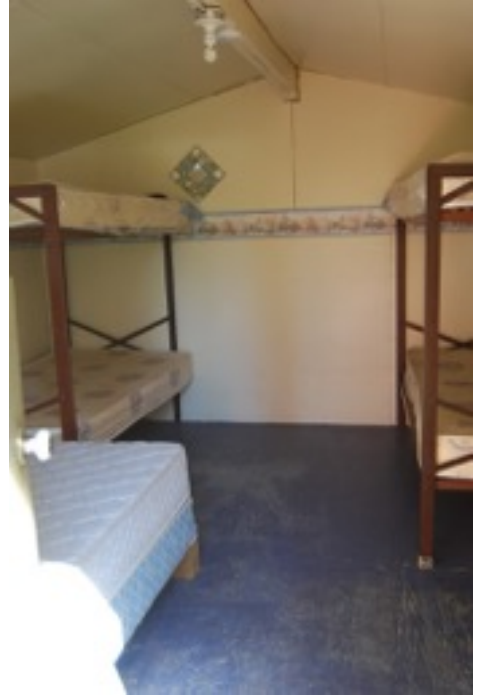

4

- capacity: 6
- double bed / 2 bunks